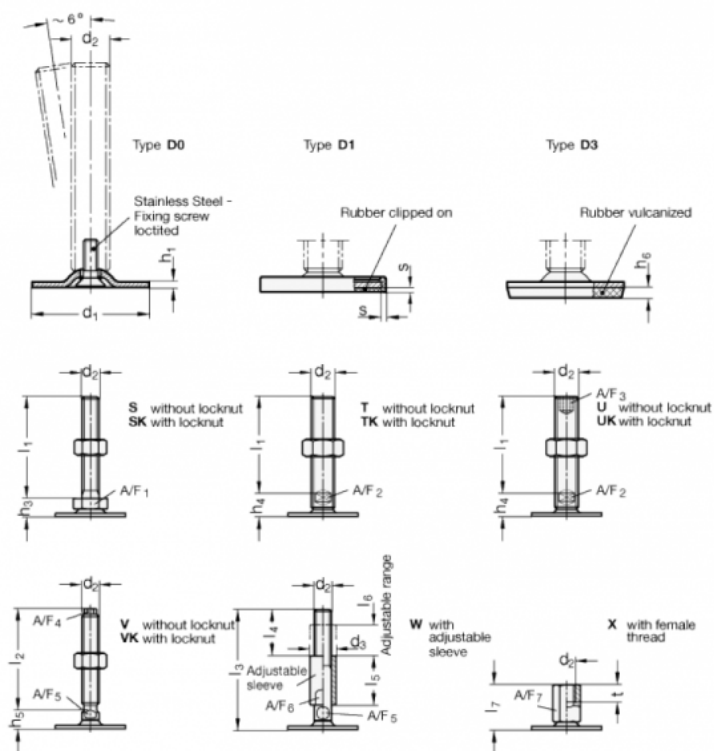

Article number: 204160M16150D0TK
 Description: E+G levelling foot
 GN 41-60-M16-150-D0-TK
 Note: TK With nut, Wrench flat at the bottom

Measures

A/F2 = 12
 d1 = 60
 d2 = M16
 h1 = 2.5
 h4 = 17
 h6 =
 l1 = 150
 s =